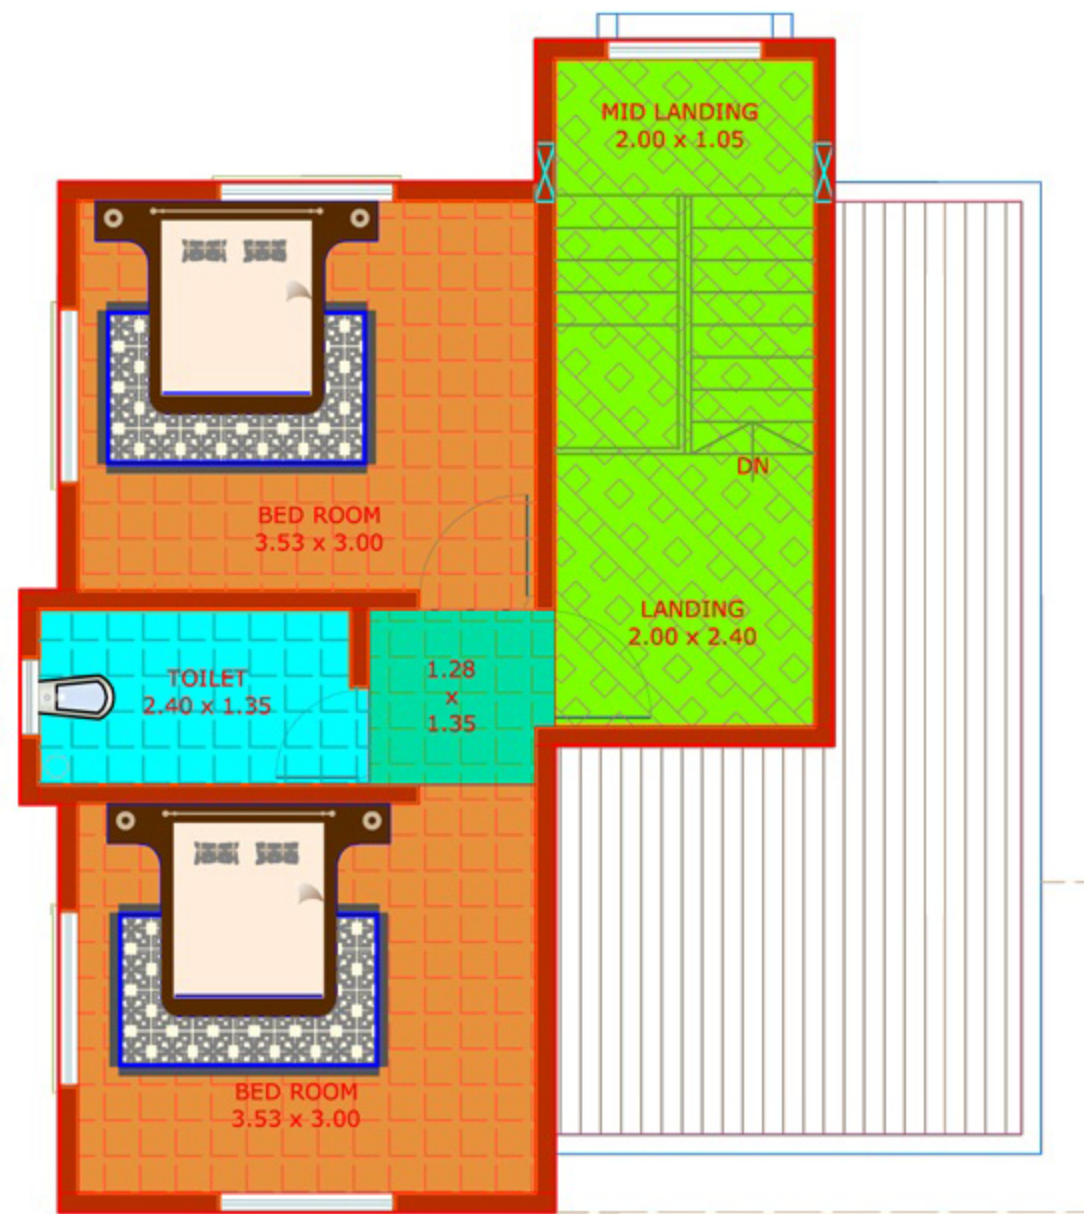

ALL WALL 150 MM THK

GROUND FLOOR PLAN
SCALE 1:100

FIRST FLOOR PLAN